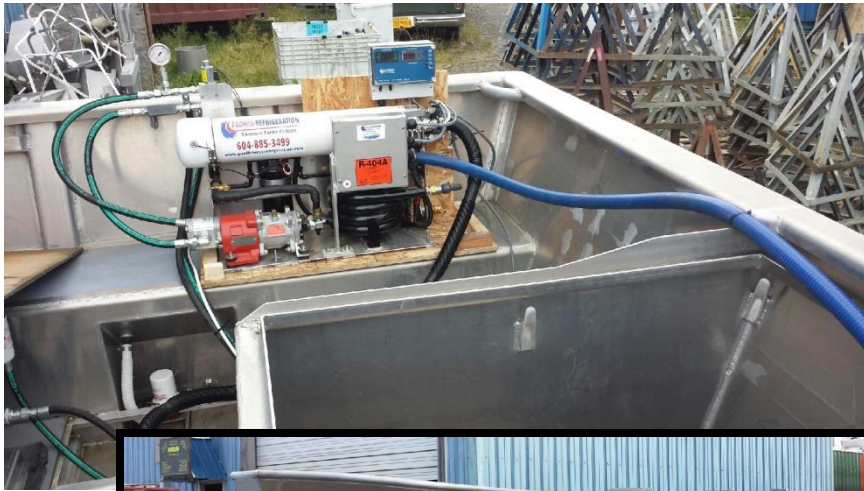

3TON HYDRAULIC RSW

SET NET SKIFF FISHERMEN!
POWERING YOUR 3T HYD. RSW IS SIMPLE
WITH A 5.5HP HONDA POWER PACK

TECHNOLOGY FOR THE FUTURE!